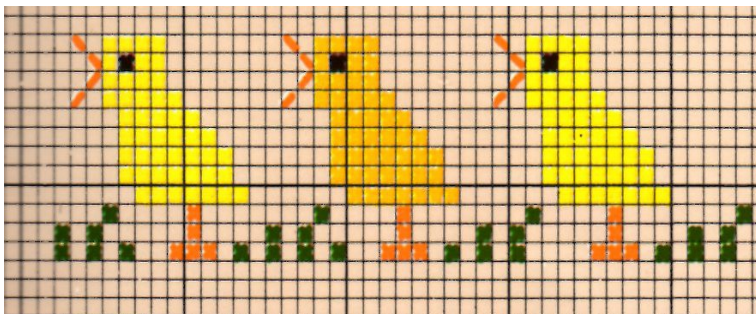

52

DMC

- 209 – lavender – dark
- 211 – lavender – light
- 307 – lemon
- 322 – navy blue – very light
- 327 – antique violet – light
- 369 – pistachio green – very light
- 471 – avocado green very light
- 648 – beaver grey – light
- 837 – blue – very light
- 838 – beige brown – very dark

54

DMC

- 307 – lemon
- 612 – drab brown – medium
- 648 – beaver grey – light
- 666 – christmas red – bright
- 741 – tangerine – medium
- 838 – beige brown – very dark

DMC

- 307 – lemon
- 612 – drab brown – medium
- 725 - topaz
- 741 – tangerine – medium
- 937 – avocado green – medium