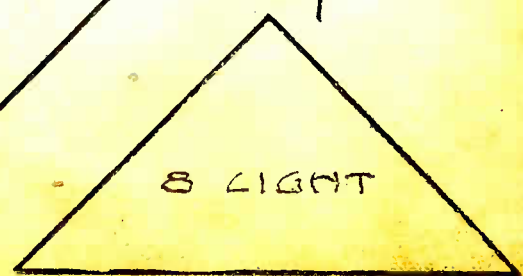

# CHRISTMAS STAR

Furline  
Toland

This is splendid design to make into a cushion for Christmas in red and green shades. If used for a quilt block set together with shaped pieces. Fine for quilts or cushions.