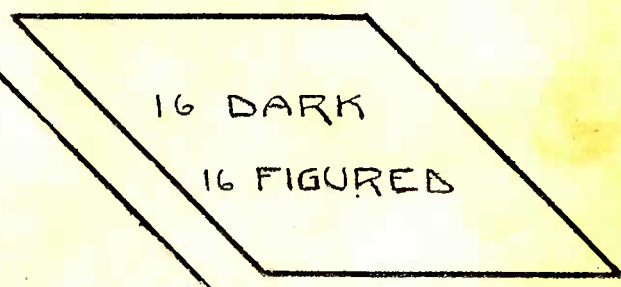

# CHRISTMAS STAR

Furline  
Toland

This is splendid design to make into a cushion for Christmas in red and green shades. If used for a quilt block set together with shaped pieces. Fine for quilts or cushions.